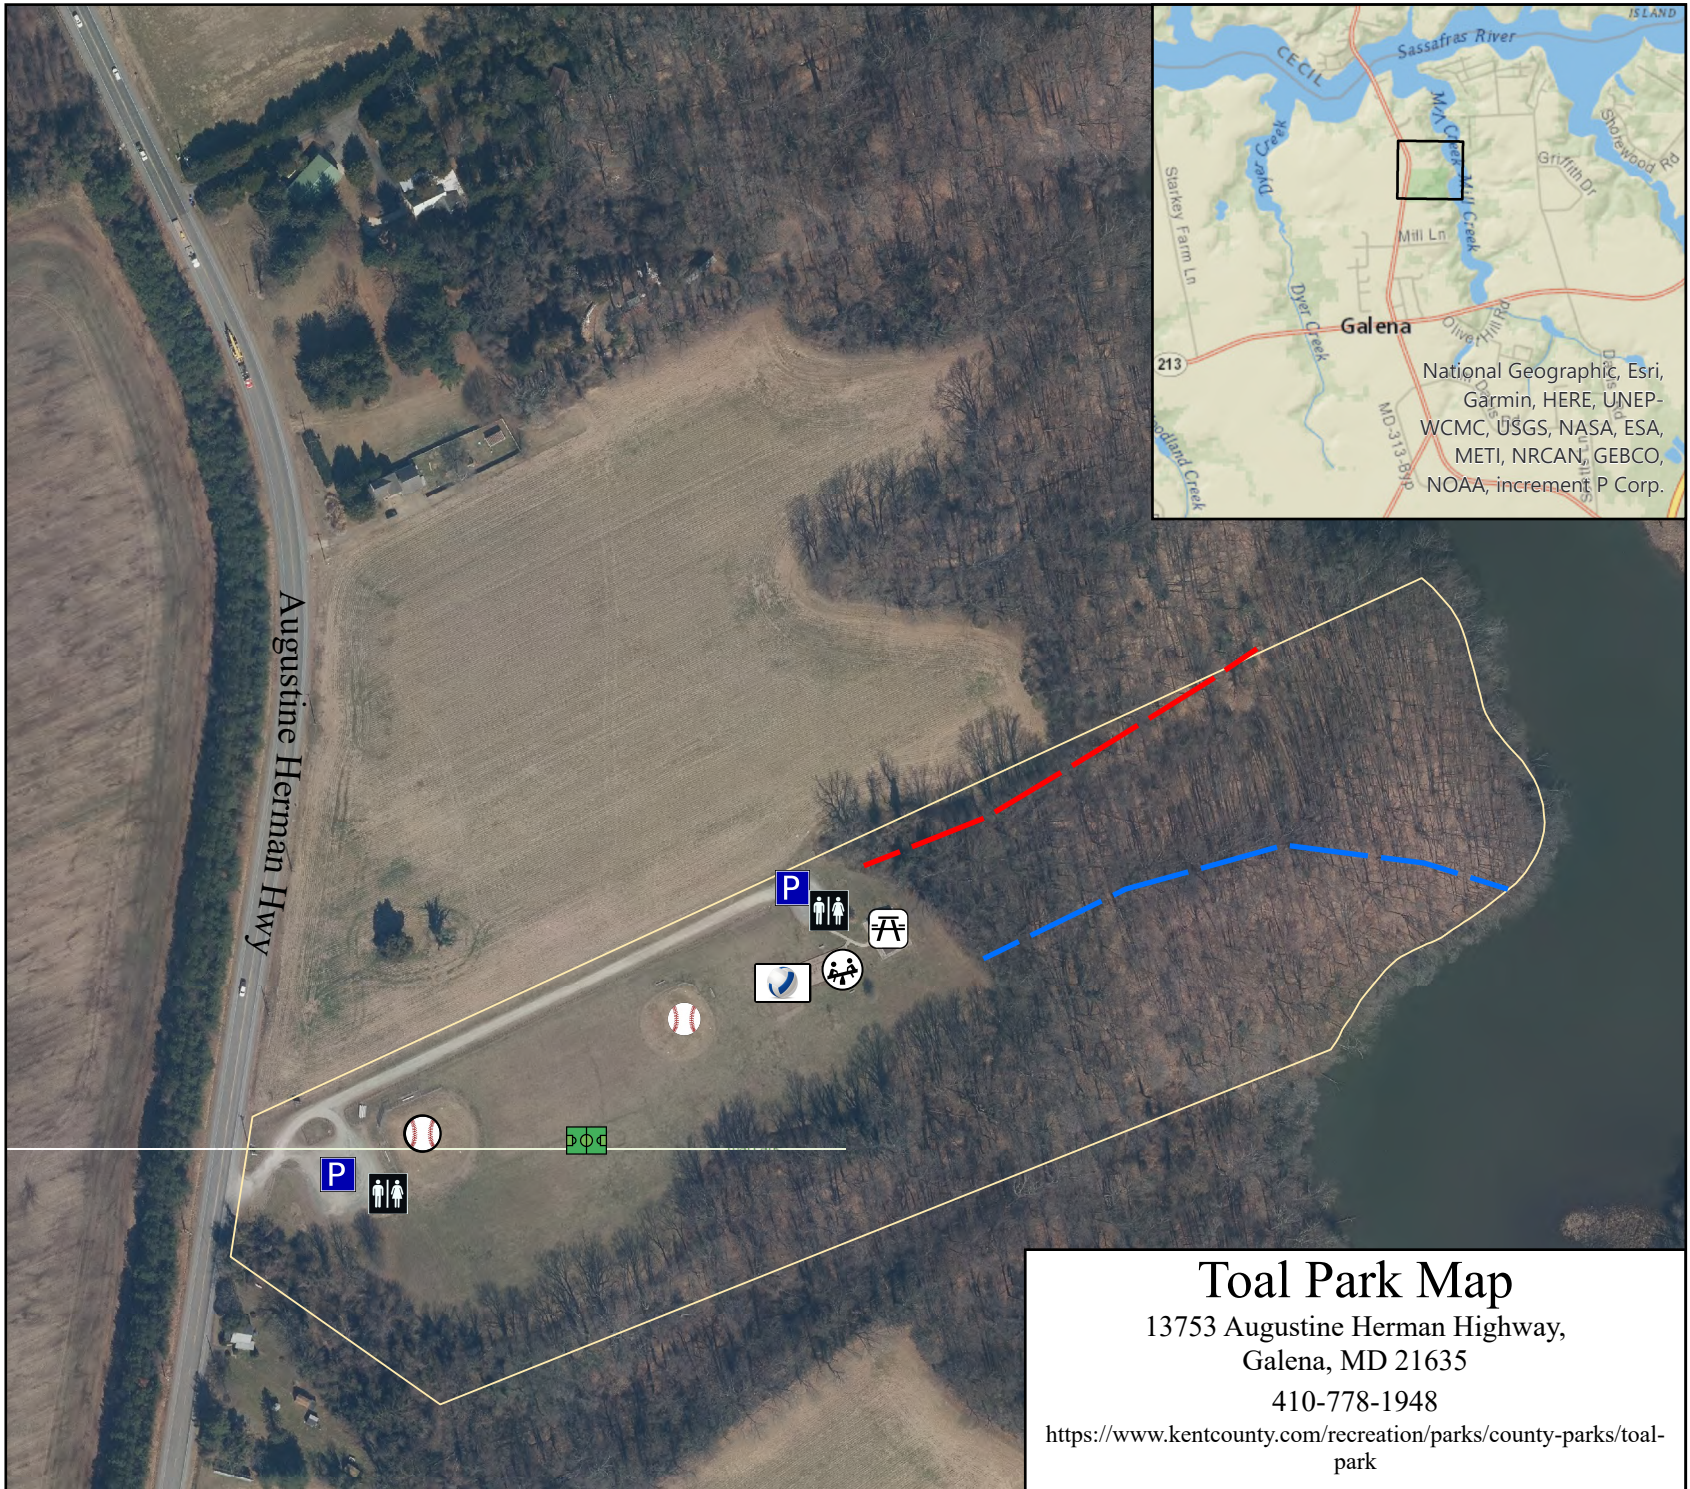

N

Amenity

-  Athletic Field (Multi-use)
-  Ball Field
-  Parking
-  Picnic Pavilion
-  Playground
-  Restroom (Open Seasonally)
-  Volleyball Court

Trails

-  Toal Park Red Trail (0.2 mi)
-  Toal Park Blue Trail (0.3 mi)

This map was developed by the Kent County Department of Planning, Housing, and Zoning. The data represented here are maintained to the best of the ability of the Kent County Government. Users assume any and all risks associated with decisions based on this data.

National Geographic, Esri, Garmin, HERE, UNEP-WCMC, USGS, NASA, ESA, METI, NRCAN, GEBCO, NOAA, increment P Corp.

Toal Park Map
 13753 Augustine Herman Highway,
 Galena, MD 21635
 410-778-1948
<https://www.kentcounty.com/recreation/parks/county-parks/toal-park>