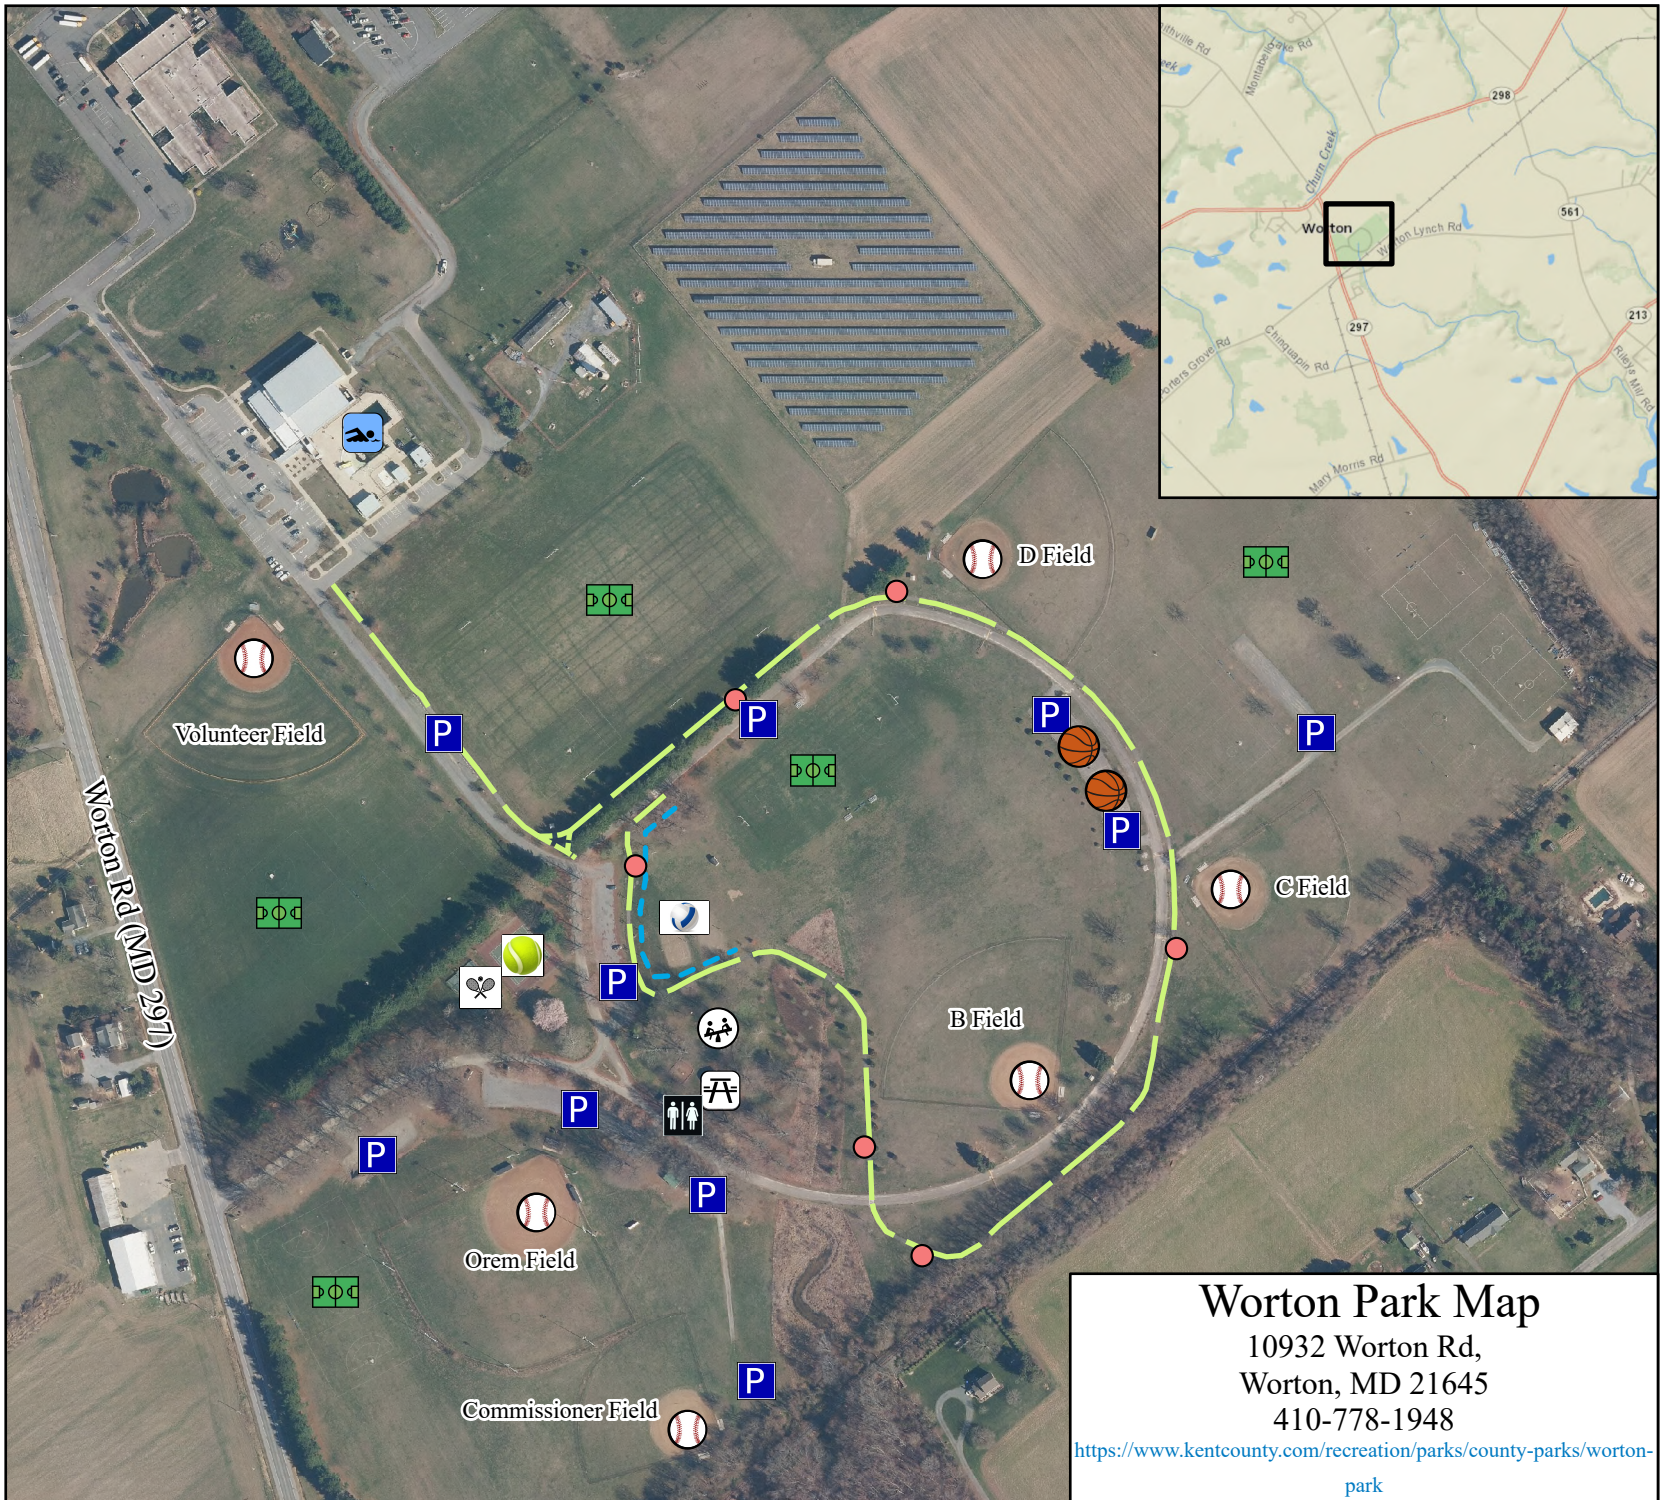

N

Amenity

-  Athletic Field (Multi-use)
-  Ball Field
-  Basketball Court
-  Parking
-  Picnic Pavilion
-  Platform Tennis Court
-  Playground
-  Pool (Open Seasonally)
-  Restroom (Open Seasonally)
-  Tennis Court
-  Sand Court (Multi-use)
-  Fitness Equipment
-  Walking Path (0.8 mi)
-  Story Walk/Sensory Path (0.1 mi)

This map was developed by the Kent County Department of Planning, Housing, and Zoning. The data represented here are maintained to the best of the ability of the Kent County Government. Users assume any and all risks associated with decisions based on this data.

Worton Park Map
 10932 Worton Rd,
 Worton, MD 21645
 410-778-1948
<https://www.kentcounty.com/recreation/parks/county-parks/worton-park>